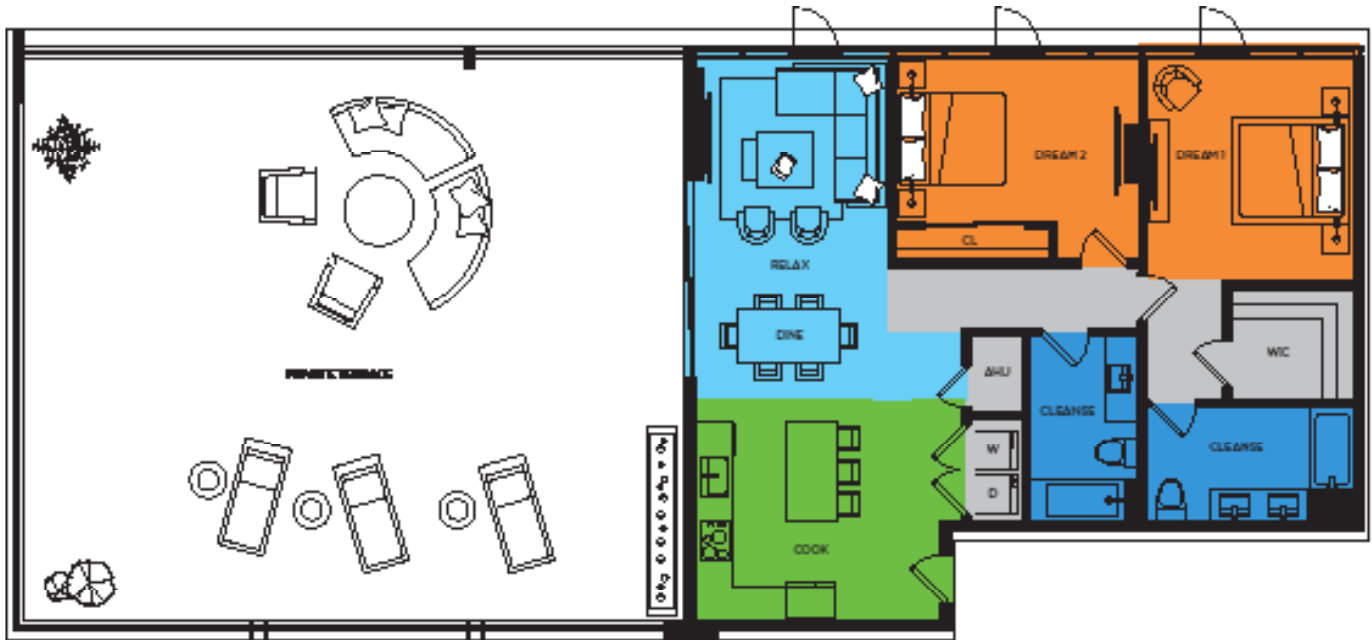

WYNNERS

KNOW A GREAT SPACE WHEN THEY SEE IT

JAMES D2 2 BEDROOMS	UNIT AREA	1,210 SQ. FT.
	# OF UNITS	1

240 NW 25TH STREET MIAMI, FLORIDA 33127 • 786.671.0859 • INFO@WYNWOOD.COM • WYNWOOD25.COM