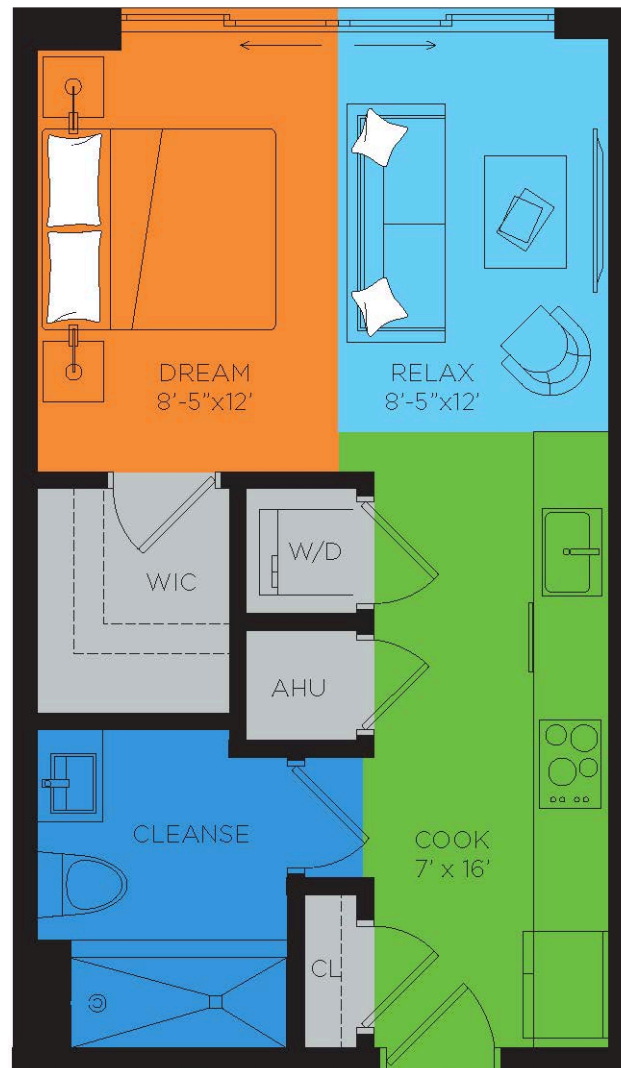

WYNNERS

KNOW A GREAT SPACE WHEN THEY SEE IT

SHEPARD A3.5 STUDIO	UNIT AREA	487 SQ. FT.
	# OF UNITS	24

240 NW 25TH STREET MIAMI, FLORIDA 33127 • 786.671.0859 • INFO@WYNWOOD.COM • WYNWOOD25.COM