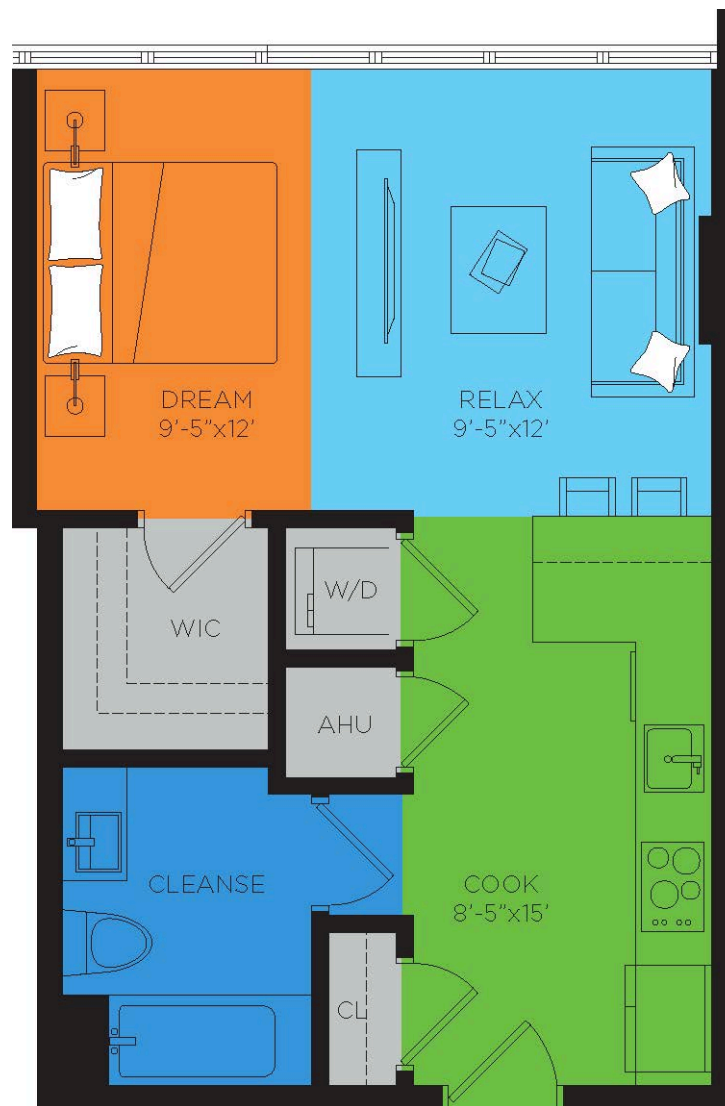

# WYNNERS

KNOW A GREAT SPACE WHEN THEY SEE IT

<b>SHEPARD</b> A1 STUDIO	<b>UNIT AREA</b>	559 SQ. FT.
	<b># OF UNITS</b>	14

240 NW 25TH STREET MIAMI, FLORIDA 33127 • 786.671.0859 • INFO@WYNWOOD.COM • WYNWOOD25.COM