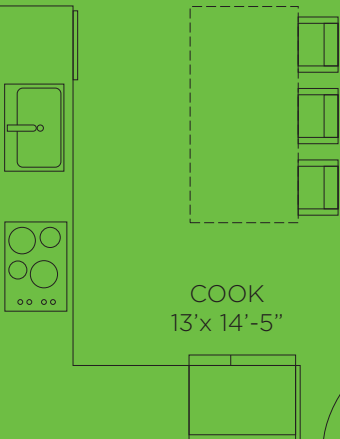

RELAX
13'x11'

DREAM
10'x11'

COOK
13'x 14'-5"

W/D

WIC

AHU

CLEANSE